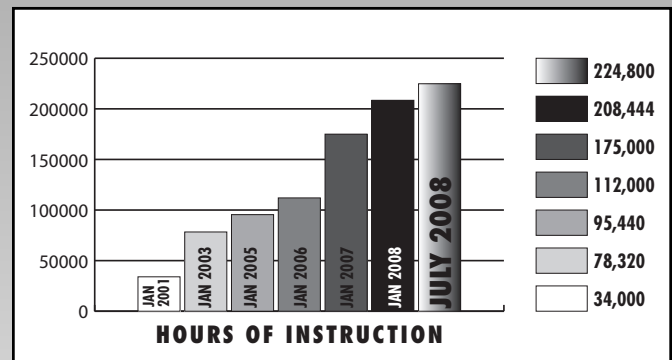

TOTALS AS OF JULY 2008

2008–09 Milestones: Over 3,000 students served; almost 225,000 hours of instruction, equivalent to $5 million scholarship donation.