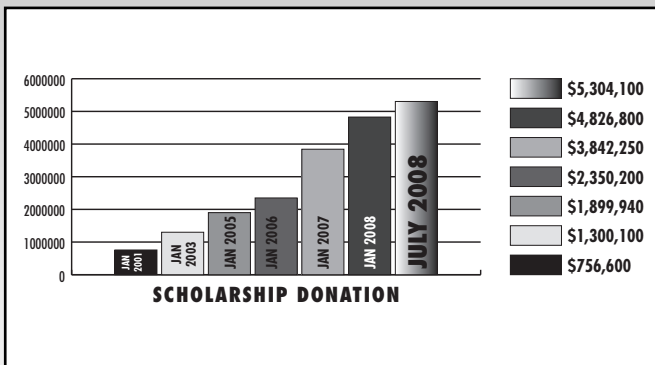

TOTALS AS OF JULY 2008

2008–09 Milestones: Over 3,000 students served; almost 225,000 hours of instruction, equivalent to $5 million scholarship donation.