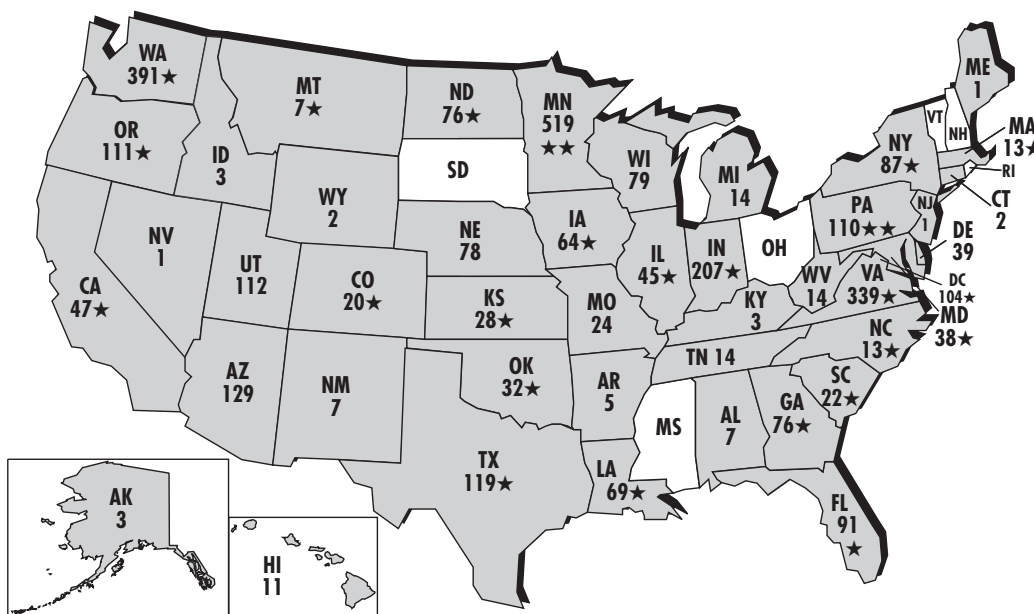

MusicLink

national chain of links

The map shows the total of students served by MusicLink over the past 15 years. Stars (★) indicate states adding new students during the 07–08 fiscal year. Double stars (★★) indicate states that added over 30% more students this year.

OUR CURRENT MusicLink TEACHERS (OVERALL TEACHER TOTAL 1,360)

Alabama: Elizabeth Hostetter

Arizona: Gail Fischler, Mika Inouye, Nancy O'Brien, Charmaine Piane Dame, Ann Taylor

Colorado: Nancy Feiner, Shirley Gendreizig, Daniel Kellogg, Karen Romeo, Sue Temple

District of Columbia: Spencer Blank, Jonathan Beal-Farkas, Sam Johnston, Larry Mullin, Candice Thomas, Andrew Valent

Florida: Jonathan Birner, Laurice Buckton, Ann Carroll, Jodie DeSalvo, Sylvia Gibson, Tina Raimondi, Diana Ryan, Sam Velazquez, Marian Weaver

Georgia: Danielle Denton, Andrea Drath, Leslie Tyrree

Iowa: Jo Arthur, Tammy Feeley, Sr. Mary Hauber, Linda Judiesch, Valerie McInroy, Ana Orduz, Victoria Tsangari, Pamela Weest-Carrasco

Indiana: Melissa Couch, Linda Sabatino, Brooke Sweets, Laura Warren, Paul Woods

Kansas: Leonetta Chaves-Bibby, Natalie Wickham

Louisiana: John Dupaquier, Helen Myers, Audie Rhodes

Massachusetts: Lani Bortfeld

Maryland: Patricia Blanchard, Carole Gauthier, Vincent Stroman, Omar Waqar

Missouri: Julia Proleiko

Montana: Sherlon Orth

North Carolina: Jacquelyn Bartlett, Jane Hurlburt, Lee Lanier, Karla Williams

Oklahoma: Larry Baldwin, Kathryn Hickman, Jenny Wheelis

Pennsylvania: Betty Faett, Anthony Fugate, Sue Garnhart, Kathleen Krouse, Mark Lang, Kathy Miller

South Carolina: Khaki Cribb, Carol Rhodes, Bonnie Wiley

Tennessee: Susan Hailey

Wisconsin: Chris Ashwood, Barbara Erickson, Joanna Grace, Jane Peckham, Sally Ritchie, Jo Simons