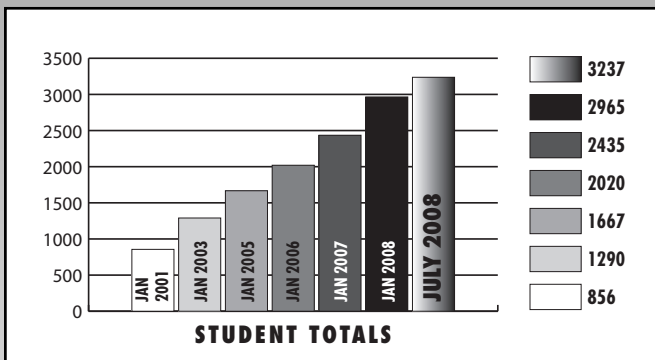

TOTALS AS OF JULY 2008

2008–09 Milestones: Over 3,000 students served; almost 225,000 hours of instruction, equivalent to $5 million scholarship donation.