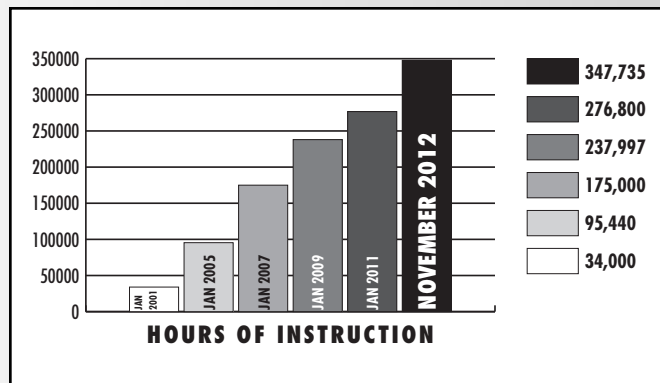

TOTALS AS OF NOVEMBER 2012

5,260 students served; over **347,000** hours of instruction, equivalent to **$8.5 million** of in-kind scholarship donation.