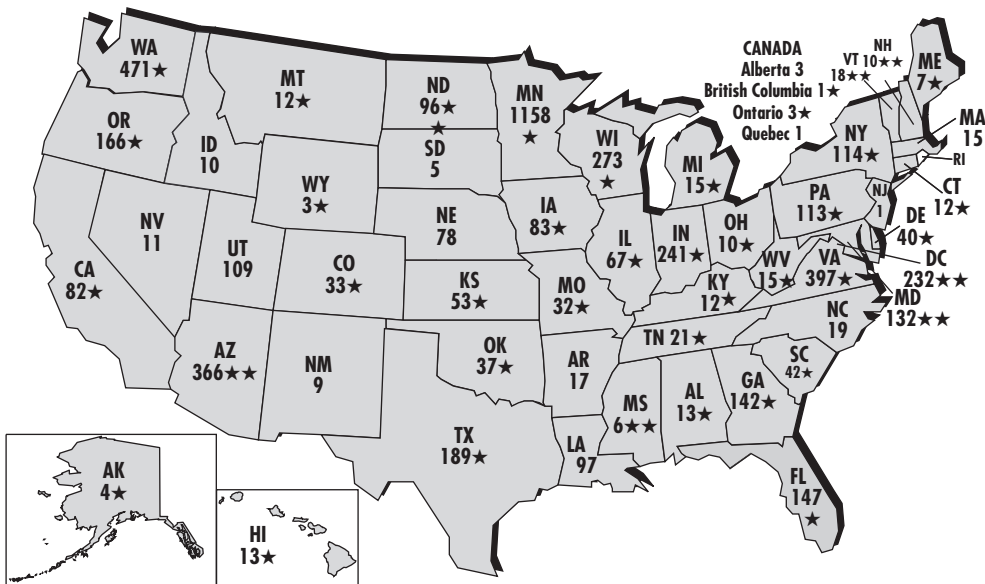

## 20th ANNIVERSARY GOAL—WE DID IT!

The MusicLink Foundation will reach **5,000 students** by the end of 2012. MusicLink teachers will provide **325,000 hours of instruction**, equivalent to **\$8 million of in-kind scholarship donation**.

### TOTALS AS OF NOVEMBER 2012

**5,260 students** served; over **347,000** hours of instruction, equivalent to **\$8.5 million** of in-kind scholarship donation.

# MusicLink

national chain of links

The map shows the total of students served by MusicLink over the past 20 years. Stars (★) indicate states adding new students during the 11–12 fiscal year. Double stars (★★) indicate states that added over 20% more students this year.

MN=over 1 000 students!

MusicLink teachers Sue Wege and Sue Krebsbach at Minnesota Playathon