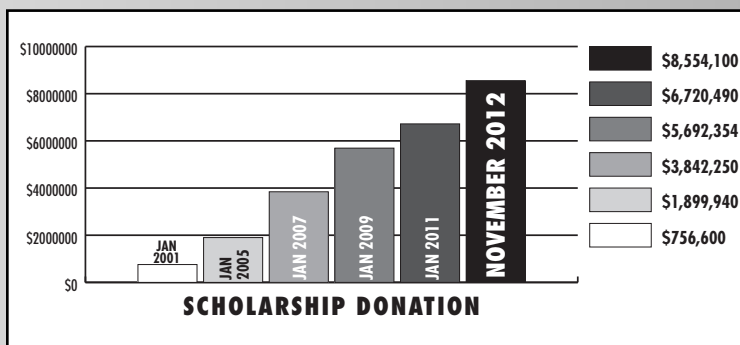

TOTALS AS OF NOVEMBER 2012

5,260 students served; over **347,000** hours of instruction, equivalent to **$8.5 million** of in-kind scholarship donation.