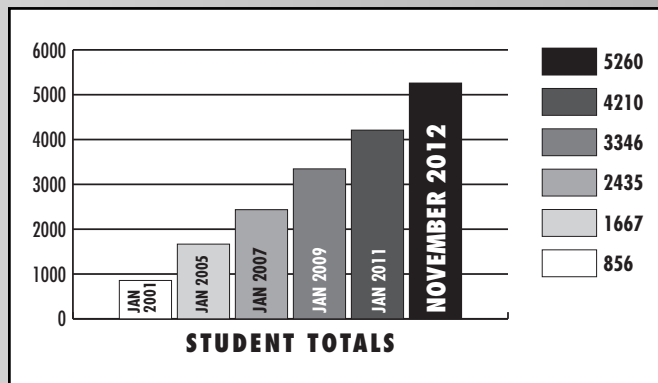

### TOTALS AS OF NOVEMBER 2012

**5,260 students** served; over **347,000** hours of instruction, equivalent to **\$8.5 million** of in-kind scholarship donation.